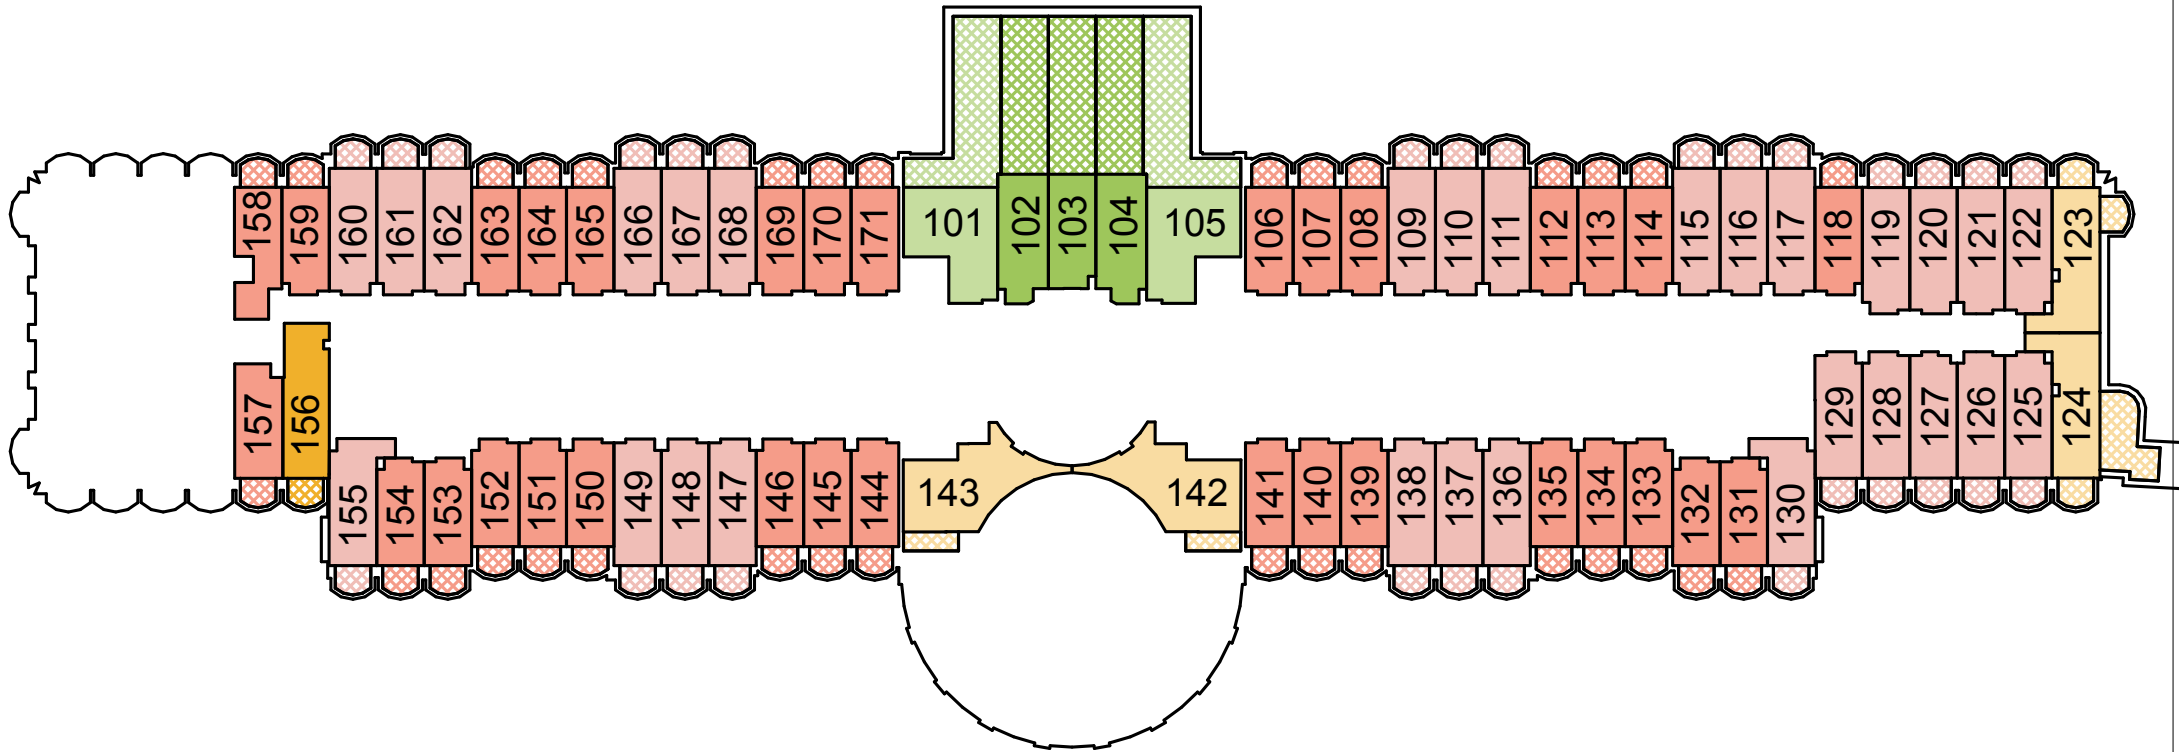

LEVEL 1

Room by color	Type of Room	Size in sq.m	Size in sq.ft
	Delux Room	65 - 75	700 - 807
	Premium Room	75 - 85	807 - 915
	Junior Suites	86 - 100	915 - 1076
	Palm Suites	100 - 135	1076 - 1453
	Palace Suites	135 - 200	1453 - 2153
	Executive Suite	200 - 270	2153 - 2906
	Presidential Suites	300 - 460	2906 - 4951
	Royal Suite	577	6211